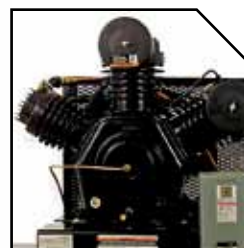

# AIR COMPRESSORS 120-Gallon

STATIONARY - ELECTRIC - TWO STAGE

*This 120 gallon air compressor is designed for the most demanding applications where dependable air supply is essential. This high-capacity air compressor offers maximum air delivery day-in and day-out.*

AM2-HE20-120M

Quality two stage compressor

Dual large canister intake filters

Industrial electric motor for a long life

**Compressor Pump:** Splash lubricated cast iron crankcase · Cast iron head · Cast iron cylinder · Two-stage intercooler · Oil sight glass

**Motor:** Auto start/stop · Magnetic starter with mounting box and wiring

**Frame:** Powder coated ASME coded 120-gallon receiver tank · 7-gauge base plate to reduce vibration · 14-gauge one-piece expanded metal belt guard for improved cooling