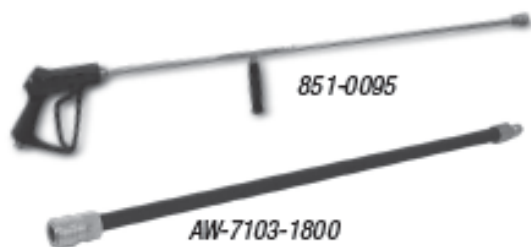

## CD Series - Additional Accessories

---

### Trigger Gun and Lance

- ✓ 36-inch powder coated steel
- ✓ Includes quick connects

### Wand Extensions (Straight)

- ✓ Powder coated steel
- ✓ Includes quick connects

Part No.	Description
851-0095	Gun & lance - Cold water, 36-inch
851-0371	Gun & lance - Cold water, 48-inch
AW-7103-1800	Wand extension - 18-inches long
AW-7103-3600	Wand extension - 36-inches long
AW-7103-7200	Wand extension - 72-inches long